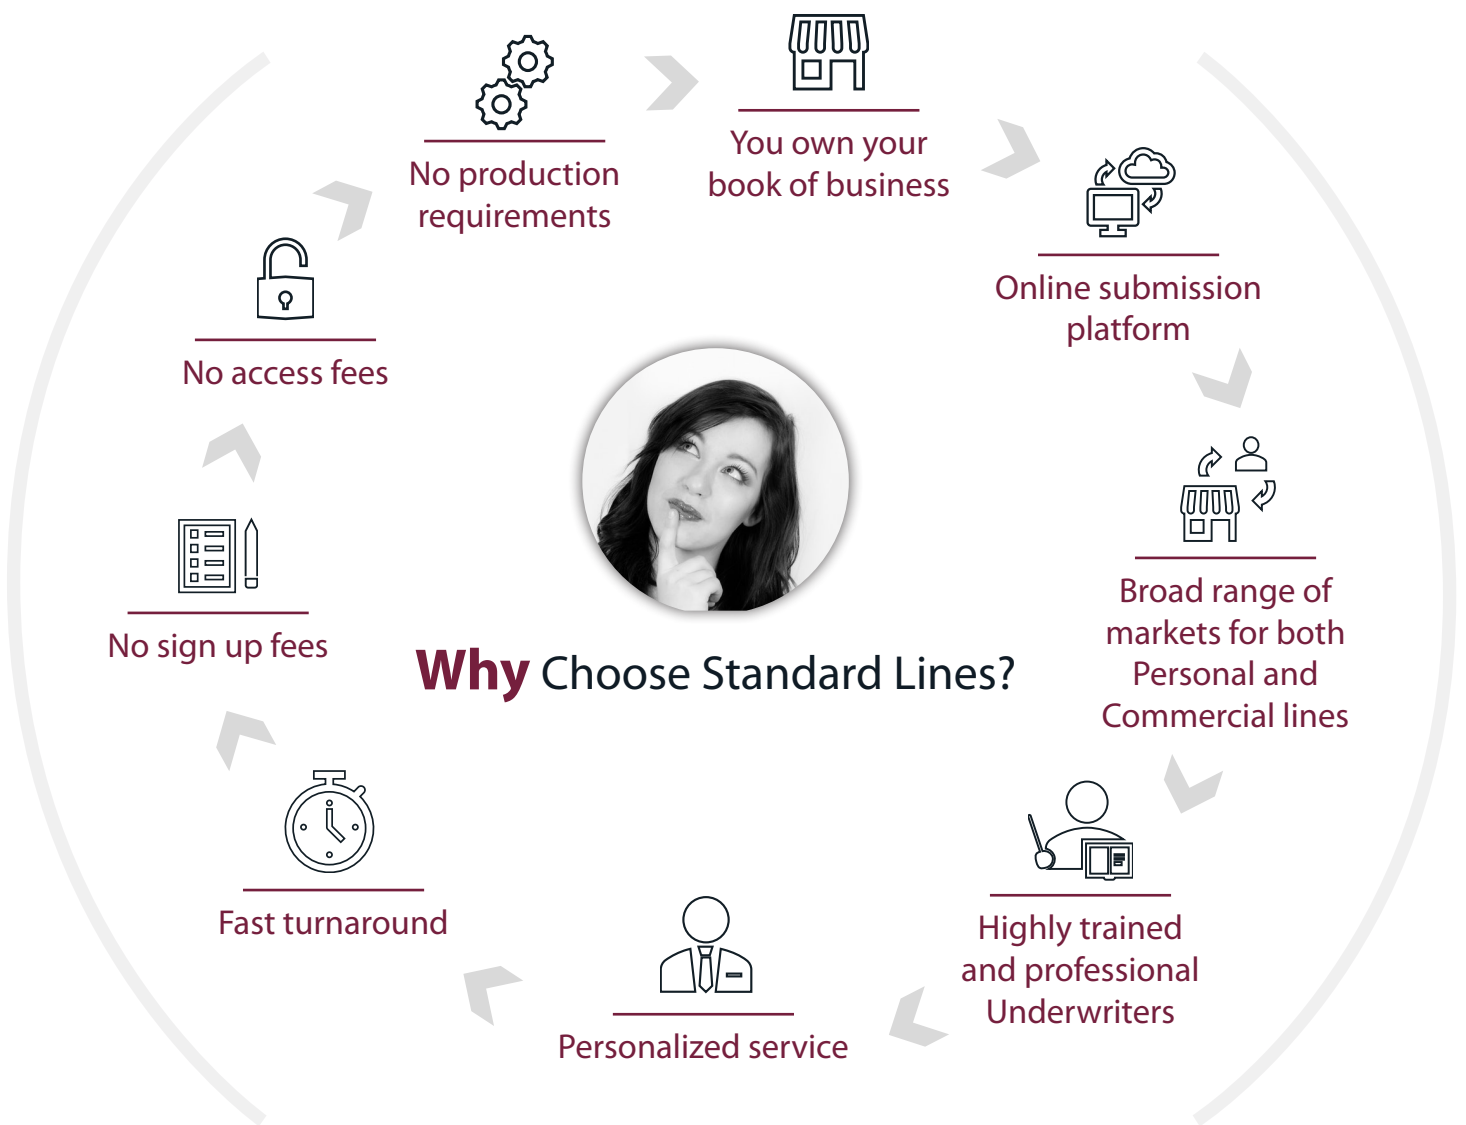

STANDARD LINES SERVICES

A DIVISION OF GRAHAM-ROGERS

WITH OVER 20 STANDARD MARKETS AVAILABLE **SLS IS HERE FOR YOUR SUCCESS**

www.sls-ins.com | 800-570-0767